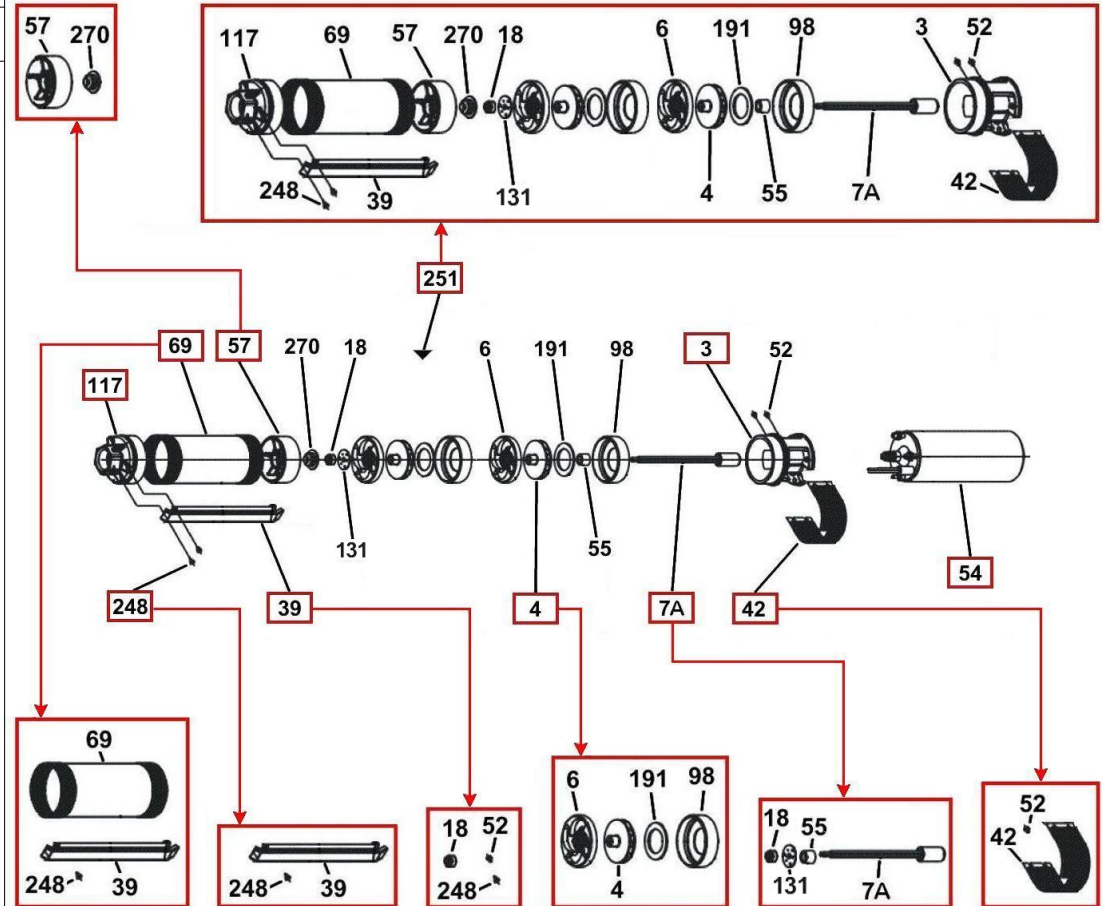

Pump Model - version

S4C 6 MDAB - N.1.- -

Company Name
Contact
Telephone
FAX
E-Mail address

Receiver

From

Serial Number

Attention: check the correspondence
with the serial number of the pump.

S4C 6 MDAB - N.1.- - @ 504100602_b

S4C 6 MDAB @ 504100602

Item	Quant	Item no.	Description	Unit pr.
54	1	60122739	4GG 0,37 kW 230 V M	On req.
248	1	R00006744	NUTS AND BOLTS	On req.
117	1	R00006570	VALVE BODY	On req.
7A	1	R00006402	PUMP SHAFT	On req.
251	1	504200600	HYDRAULIC	On req.
42	1	R00006451	FILTER	On req.
39	1	R00006507	CABLE COVER	On req.
4	6	R00006403	COMPLETE STAGE	On req.
3	1	R00006569	SUPPORT	On req.
69	1	R00006505	JACKET	On req.
57	1	R00006351	UPPER SUPPORT	On req.